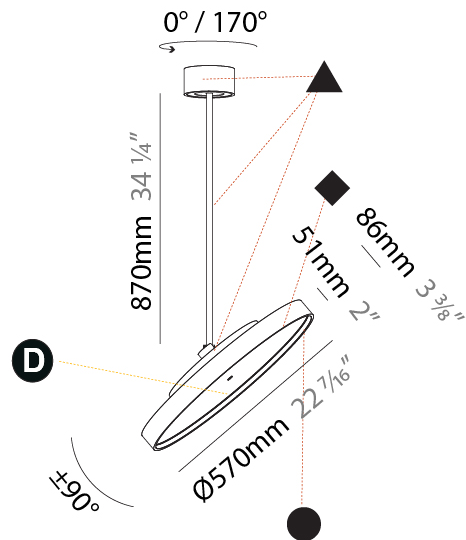

GENERAL

Series: Sign Diva Flex
Subseries: Sign Diva Flex Korona
Brand: Prolicht
Division: Architectural
Mounting Type: Suspension
Mounting Location: Ceiling
Subcategory: Pendant

PHYSICAL

Shape: Round
Diameter (mm): 570
Diameter (in): 22 7/16
Height (mm): 870
Height (in): 34 1/4
Light Distribution: Adjustable / Direct
Weight (kg): 5
Weight (lbs): 11
Diffuser: PMMA - Opal / Micro-Prism / Sparkling Secret / Vintage Industrial
Fixture Finish: SSR / BKV / CWI / CRY / HAB / UFT / ITA / RUA / FTG / MYG / LOD / PUS / FRO / FUP / KIA / POP / BLS / SPG / MEY / GOH / GUM / CHC / COM / ABZ / JAG / OBR / MOS / ROR
Fixture Material: Extruded Aluminum / Steel

ELECTRICAL

Lamp Type: LED (Zhaga Standard)
Input Wattage (W): 58.3
Total Output Wattage (W): 46.9
Dimming: Tri-Mode (Non-Dimming and Phase Dimming (120Vac only) and 0-10V Dimming)
Driver Included: Yes
Driver Location: Integrated
Driver Type: Constant Current - Universal
Driver Class: Class 2
Input Voltage (V): 120 - 277
Constant Current (MA): 350

LED

Color Temperature (°K): 2700 / 3000 / 3500 / 4000
Max. Delivered Lumen (lm): 4978 / 5337 / 5384 / 5494
Nominal Lumen (lm): 6199 / 6646 / 6705 / 6842
CRI: >90 CRI
Lamp Life (hrs): 50000

OPTICAL

Adjustability: Rotational 170°; Tilt 90°

RATINGS AND CERTIFICATIONS

Certified By: Certified for North American Standards
IP rating: IP20